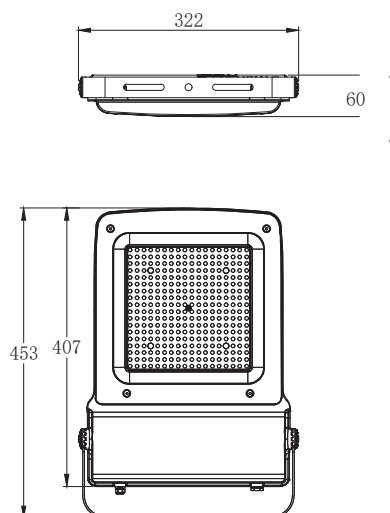

### CHARACTERISTICS

- LEDs: 2835
- Nominal efficacy: 130 lm/W
- Maximum LED: 1000mA
- Lifetime L90B10: >30,000 hours
- Luminous flux and efficacy at 4000°K and CRI>70
- Luminous flux tolerance <+/-3%
- Values may be subject to change due to LED binning.

### OPENING/BEAM

High efficiency Ra>80 LED. 90°

### MATERIAL

- Die-cast aluminium, Transparent 4mm
- tempered-Glass
- Aluminum frame
- Steel Galvanized and painted bracket

PRO	CRI ≥ 80	
IP65		90 L°
AC85-265V 50/60Hz		30000h

Model:	Grigio
Format:	Square
Location:	Exterior
Wattage:	200W
Materials:	Aluminium
Led Color:	3000K / 4000K / 6500K
Product Dimension:	453*322*60mm
IP Code:	65
Fixation:	Surface
CRI :	80
Lumen Output:	26000LM
Frequency:	50/60 Hz
Beam Angle:	90°
Net weight:	4.45kgs

## DIMENSION DRAW